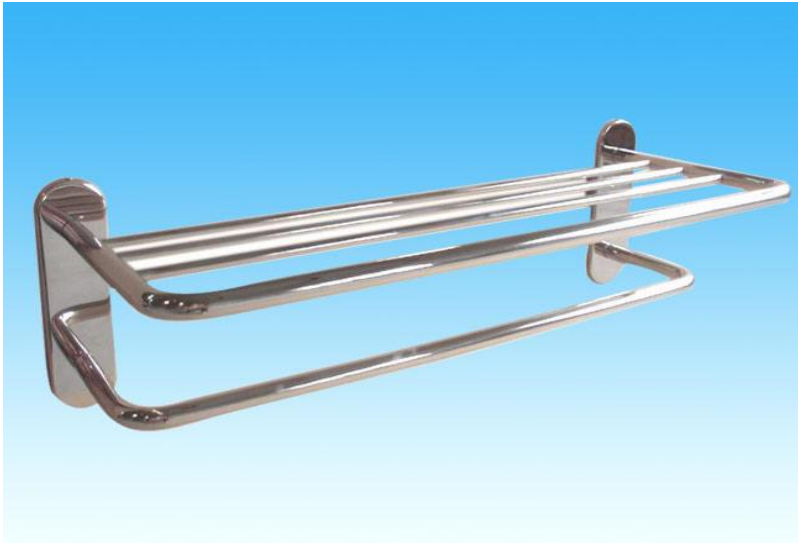

1301 Westinghouse Blvd, Suite I
Charlotte, NC 28273 USA
Phone: 704-843-9292
Fax: 704-943-0675
support@csibathware.com.com
www.csibathware.com

Specifications

TS-101-20-PO Stainless Steel Towel Shelf

- Attractive, modern styling
- Hotel quality for commercial or residential application.
- Material: 304 Stainless Steel
- Finish: Polished
- Shelf depth is 9.6"
- Towel Bar depth is 5.7"

| Size (length) | Product Numbers |
|---------------|-----------------|
| 20" | TS-101-20-PO |

This information is subject to change without formal notice
Component Sourcing International, LLC
Effective Date: 8.11.14